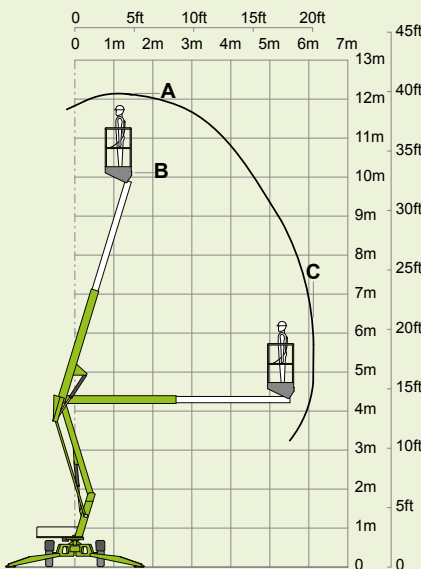

niftylift

120T

(A) 12.2m
40ft

(B) 10.2m
33ft 6in

(C) 6.1m
20ft

200kg
440lbs

1.1m x 0.65m
3ft 7in x 2ft 2in

(D) 1.9m
6ft 3in

(E) 1.1m
3ft 7in

(F) 1.5m
4ft 11in

(G) 3.55m
11ft 8in

(J) 4.5m
14ft 9in

1400kg
3100lbs

11%
6°

niftylift

Chalkdell Drive, Shenley Wood,
Milton Keynes, MK5 6GF
England, United Kingdom
+44 1908 223456
sales@niftylift.com
www.niftylift.com