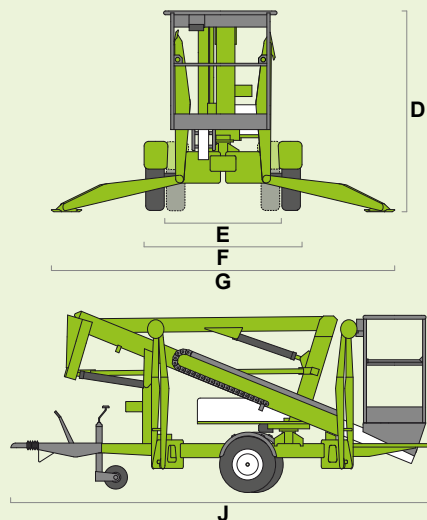

niftylift

120T

(A) 12.2m
40ft

(B) 10.2m
33ft 6in

(C) 6.1m
20ft

200kg
440lbs

1.1m x 0.65m
3ft 7in x 2ft 2in

(D) 1.9m
6ft 3in

(E) 1.1m
3ft 7in

(F) 1.5m
4ft 11in

(G) 3.55m
11ft 8in

(J) 4.5m
14ft 9in

1400kg
3100lbs

11%
6°

niftylift

Chalkdell Drive, Shenley Wood,
Milton Keynes, MK5 6GF
England, United Kingdom
+44 1908 223456
sales@niftylift.com
www.niftylift.com