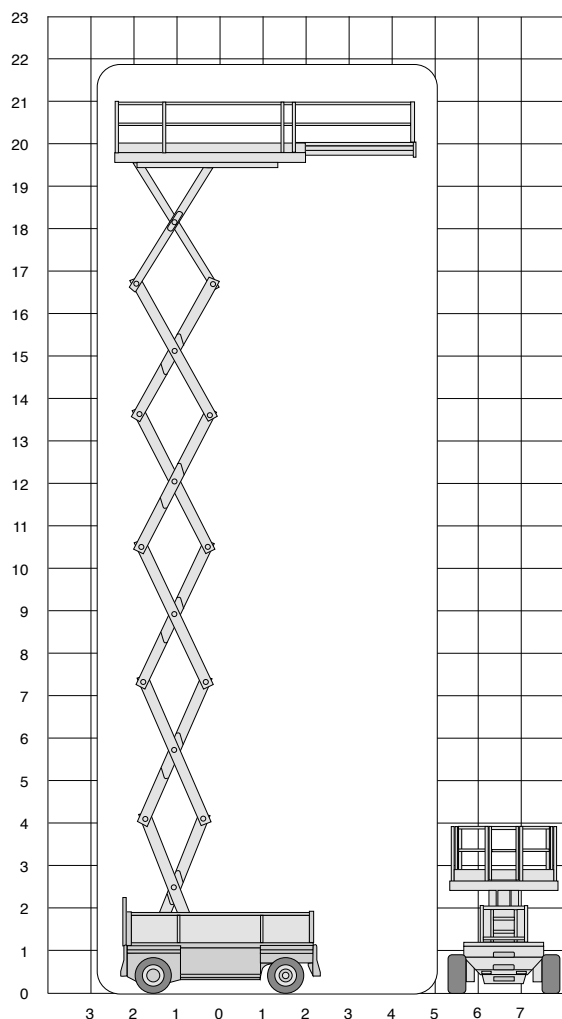

HOLLAND LIFT 220E25 SE

Working height
21,70 m

Technical specifications

Platform height	19,70 m	Wheelbase	3,08 m
Working height	21,70 m	Groundclearance	0,16 m
Capacity	750 kg	Drive speed stowed/raised	2 km/h/ 0,5 km/h
Platformlength/extended	4,50 m/7,00 m	Turning radius	4,90 m
Platformextension	2,50 m	Power	battery
Platformwidth	2,30 m	Weight	11670 kg
Height (rails up)	3,65 m	Indoor and outdoor use	yes
Height (rails lowered)	2,88 m	Max. no. people indoors	4
Outriggers	no	Max. no. People outdoors	4
Tires	non-marking	Gradability	25%
Length	4,74 m	Drives fully raised	yes
Width	2,44 m	220v power source	yes